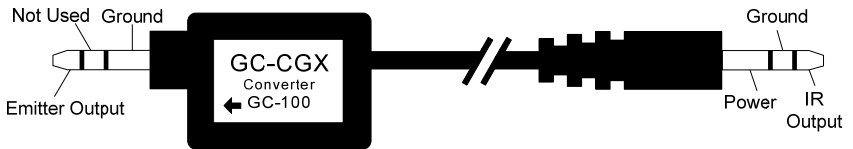

## Global Caché GC-CGX Converter

The Global Caché GC-CGX Converter translates GC-100 Network Adapter IR outputs to Xantech, Niles and SpeakerCraft IR inputs. With the GC-CGX, GC-100 IR commands can be transmitted over third party IR distribution systems. Simply plug the GC-CGX into the desired GC-100 output and plug the other end into the IR input (receiver) of an IR distribution box, such as the Xantech 789-44 Connecting Block.

The GC-CGX is optically isolated to avoid noise and ground loop issues found when systems are powered by multiple sources. When properly connected, the GC-100 IR outputs will operate and function as if the commands were sent by the third party device. When used with a GC-100, the GC-CGX requires no power supply and supports an IR frequency range from 30 KHz to 500 KHz; third party devices typically do not exceed 120 KHz. Do NOT use extension cables between the GC-100 and GC-CGX; this would cause high-frequency degradation. Also, when using an extension cable between the GC-CGX and the distribution box, it should not exceed 12 feet for frequencies above 100 KHz.

If no 3.5 mm jack is available on the third party device, cut the CGX cable a few inches from end of the plug (not the GC-100 side.) and connect it according to the diagram above. Some vendors have a "Status" line which is not used with the GC-CGX and will be unconnected.

In the following installation a GC-CGX is employed to transmit GC-100 IR commands to emitters attached to the Xantech 789-44 Connecting Block.

*The GC-CGX used with a Xantech 789-44 and AV Receiver*

Global Caché, Inc.  
 160 East California Street, PO Box 1659  
 Jacksonville, Oregon 97530  
 Phone (541) 899-4800  
 Fax (541) 899-4808  
 www.globalcache.com  
 Support: support@globalcache.com /Sales: