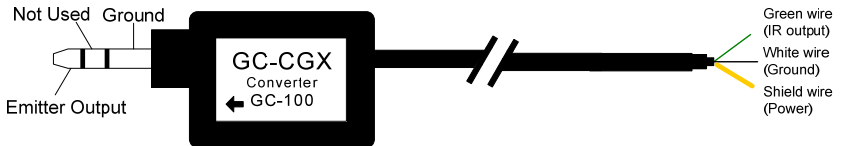

## Global Caché GC-CGX Converter

The Global Caché GC-CGX Converter translates GC-100 Network Adapter IR outputs to Xantech, Niles and SpeakerCraft IR inputs. With the GC-CGX, GC-100 IR commands can be transmitted over third party IR distribution systems. Simply plug the GC-CGX into the desired GC-100 output and plug the other end into the IR input (receiver) of an IR distribution box, such as the Xantech 789-44 Connecting Block.

The GC-CGX is optically isolated to avoid noise and ground loop issues found when systems are powered by multiple sources. When properly connected, the GC-100 IR outputs will operate and function as if the commands were sent by the third party device. When used with a GC-100, the GC-CGX requires no power supply and supports an IR frequency range from 30 KHz to 500 KHz; third party devices typically do not exceed 120 KHz. Do NOT use extension cables between the GC-100 and GC-CGX; this would cause high-frequency degradation. Also, when using an extension cable between the GC-CGX and the distribution box, it should not exceed 12 feet for frequencies above 100 KHz.

If no 3.5 mm jack is available on the third party device, cut the CGX cable a few inches from end of the plug (not the GC-100 side.) and connect it according to the diagram above. Some vendors have a "Status" line which is not used with the GC-CGX and will be unconnected.

In the following installation a GC-CGX is employed to transmit GC-100 IR commands to emitters attached to the Xantech 789-44 Connecting Block.

*The GC-CGX used with a Xantech 789-44 and AV Receiver*

Global Caché, Inc.  
 160 East California Street, PO Box 1659  
 Jacksonville, Oregon 97530  
 Phone (541) 899-4800  
 Fax (541) 899-4808  
 www.globalcache.com  
 Support: support@globalcache.com /Sales: