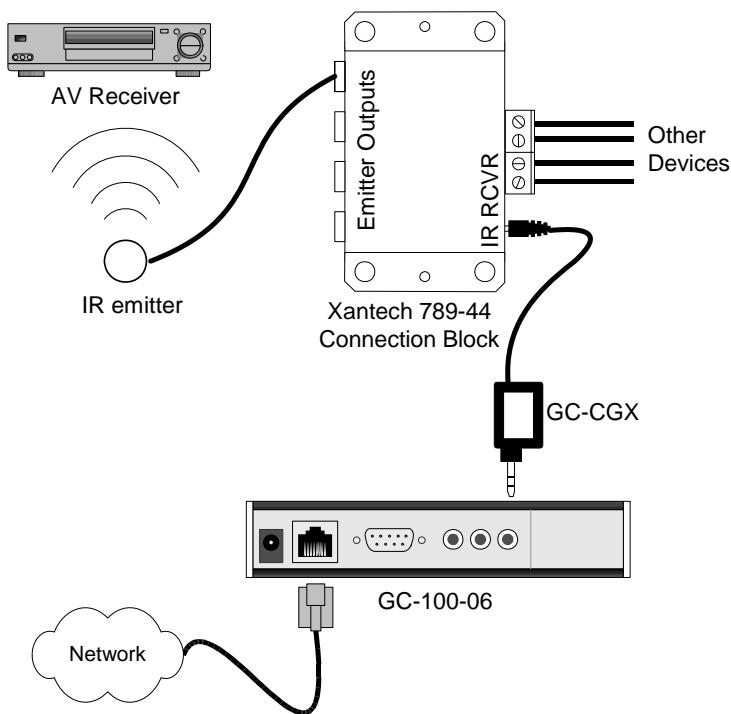

## Global Caché GC-CGX Converter

The Global Caché GC-CGX Converter translates GC-100 Network Adapter IR outputs to Xantech, Niles and SpeakerCraft IR inputs. With the GC-CGX, GC-100 IR commands can be transmitted over third party IR distribution systems. Simply plug the GC-CGX into the desired GC-100 output and plug the other end into the IR input (receiver) of an IR distribution box, such as the Xantech 789-44 Connecting Block.

The GC-CGX is optically isolated to avoid noise and ground loop issues found when systems are powered by multiple sources. When properly connected, the GC-100 IR outputs will operate and function as if the commands were sent by the third party device. When used with a GC-100, the GC-CGX requires no power supply and supports an IR frequency range from 30 KHz to 500 KHz; third party devices typically do not exceed 120 KHz. Do NOT use extension cables between the GC-100 and GC-CGX; this would cause high-frequency degradation. Also, when using an extension cable between the GC-CGX and the distribution box, it should not exceed 12 feet for frequencies above 100 KHz.

If no 3.5 mm jack is available on the third party device, cut the CGX cable a few inches from end of the plug (not the GC-100 side.) and connect it according to the diagram above. Some vendors have a "Status" line which is not used with the GC-CGX and will be unconnected.

In the following installation a GC-CGX is employed to transmit GC-100 IR commands to emitters attached to the Xantech 789-44 Connecting Block.

*The GC-CGX used with a Xantech 789-44 and AV Receiver*

Global Caché, Inc.  
 160 East California Street, PO Box 1659  
 Jacksonville, Oregon 97530  
 Phone (541) 899-4800  
 Fax (541) 899-4808  
 www.globalcache.com  
 Support: support@globalcache.com /Sales: